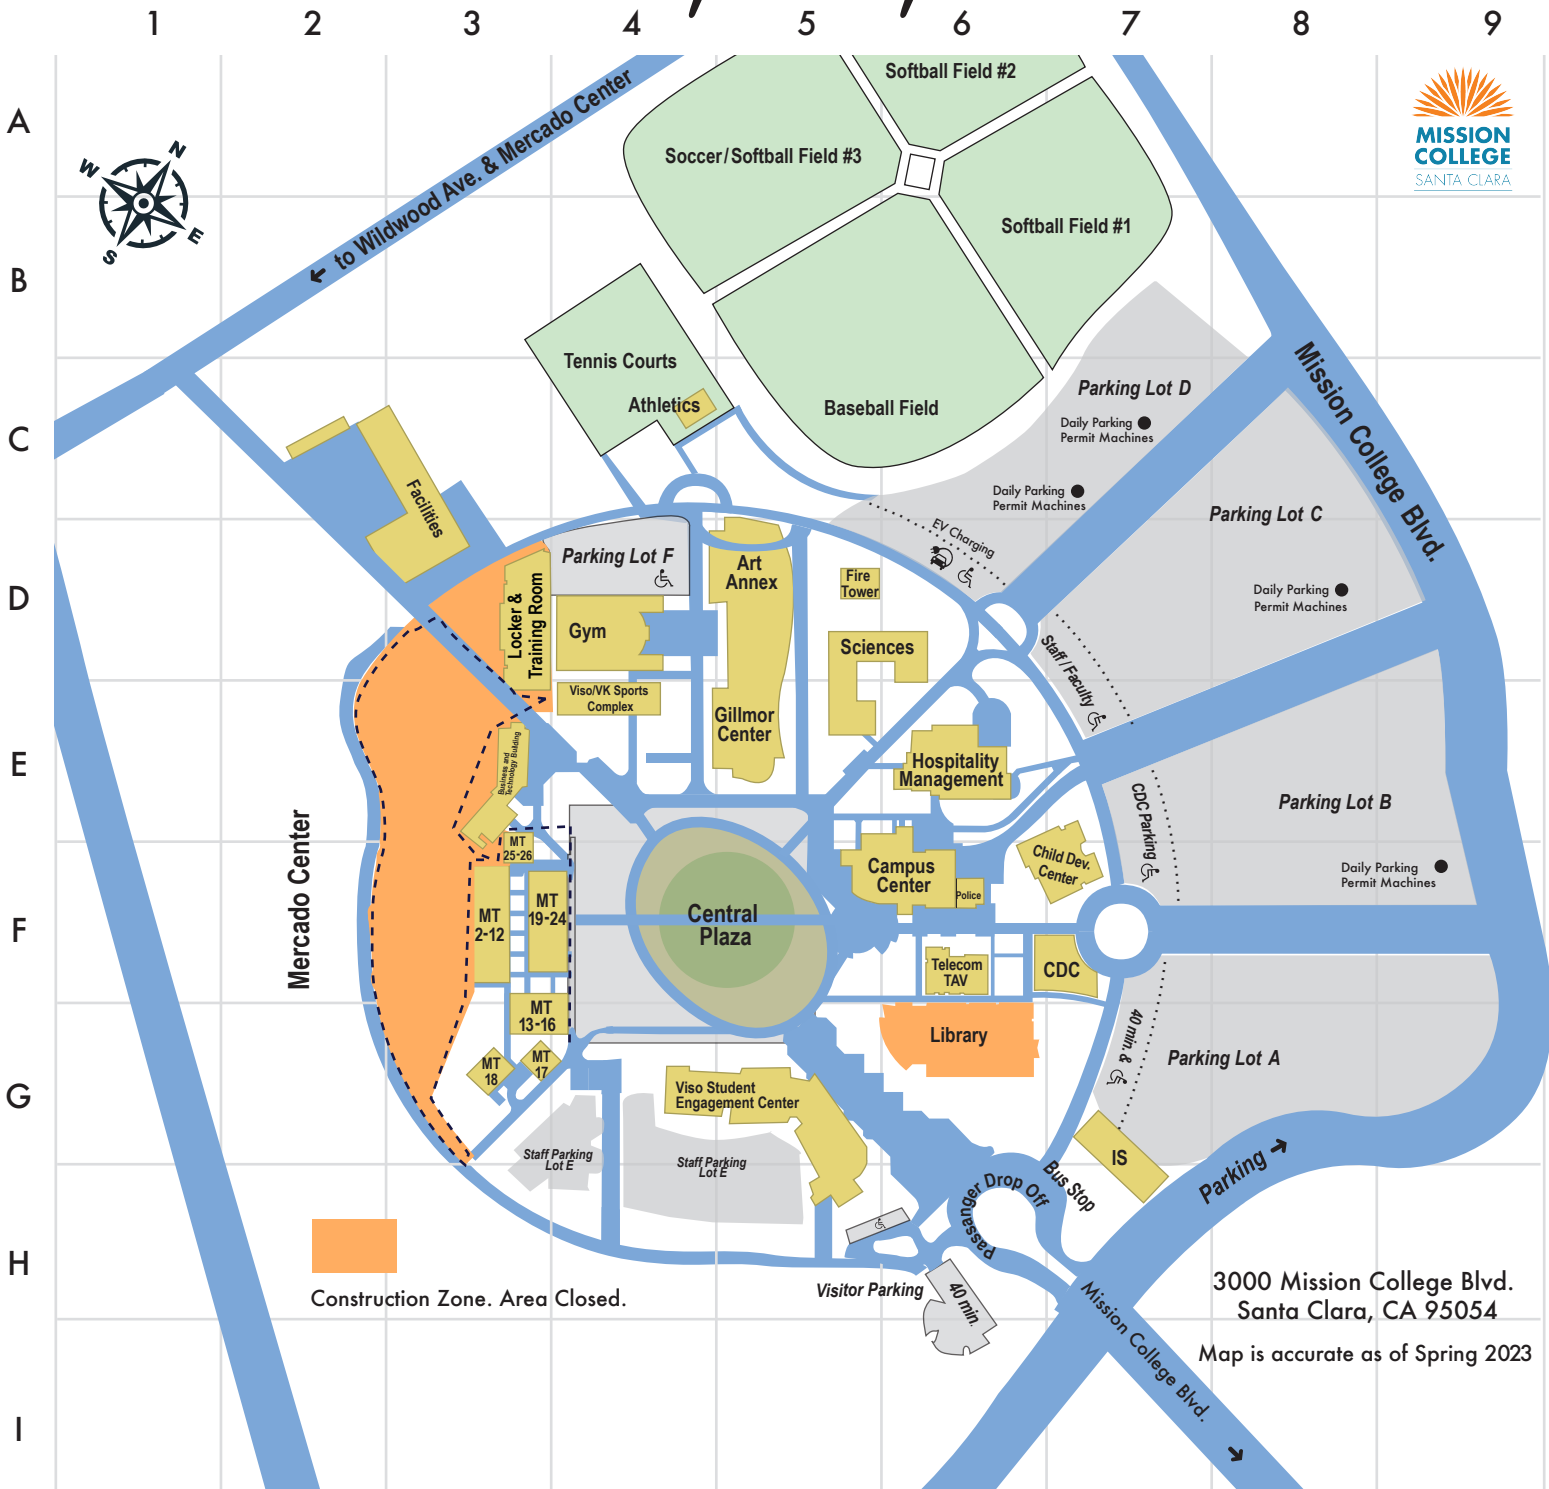

Campus Map

3000 Mission College Blvd.
Santa Clara, CA 95054
Map is accurate as of Spring 2023

Building	Grid	Room	Building	Grid	Room
Art Annex (A)	D4	GC- A106-111	Police Station	F6	
Admissions Office	H4	SEC-118	President's Office	H4	SEC-34V1
Assessment Center	H4	SEC-109	Duplicating Center	E4	GC- 112
Bookstore	F5	CC	Saints Cafe	F5	CC
Counseling Center	H4	SEC-131-133	Student Leadership	F5	CC- 215
Financial Aid	H4	SEC-118	Transfer Center	H4	SEC-139
Gym	D4		Tutoring Center	H4	SEC154
Health Center	H4	SEC-106	Viso Sports Complex	E3	VK
Hospitality Management (HM)	E5/6		Vargas Gallery	E4	GC- 102
KJ's Cafe	H4/EF	SEC & GC	VP Administrative Services	H4	SEC-331
Library (in Business and Technology Building)	E3		VP Office of Instruction	H4	SEC-331
Music Room	D4	GC- 127	VP Student Services	F5	CC- 222
Part Time Faculty Center	E4	GC- 114	Welcome Center	H4	SEC-101