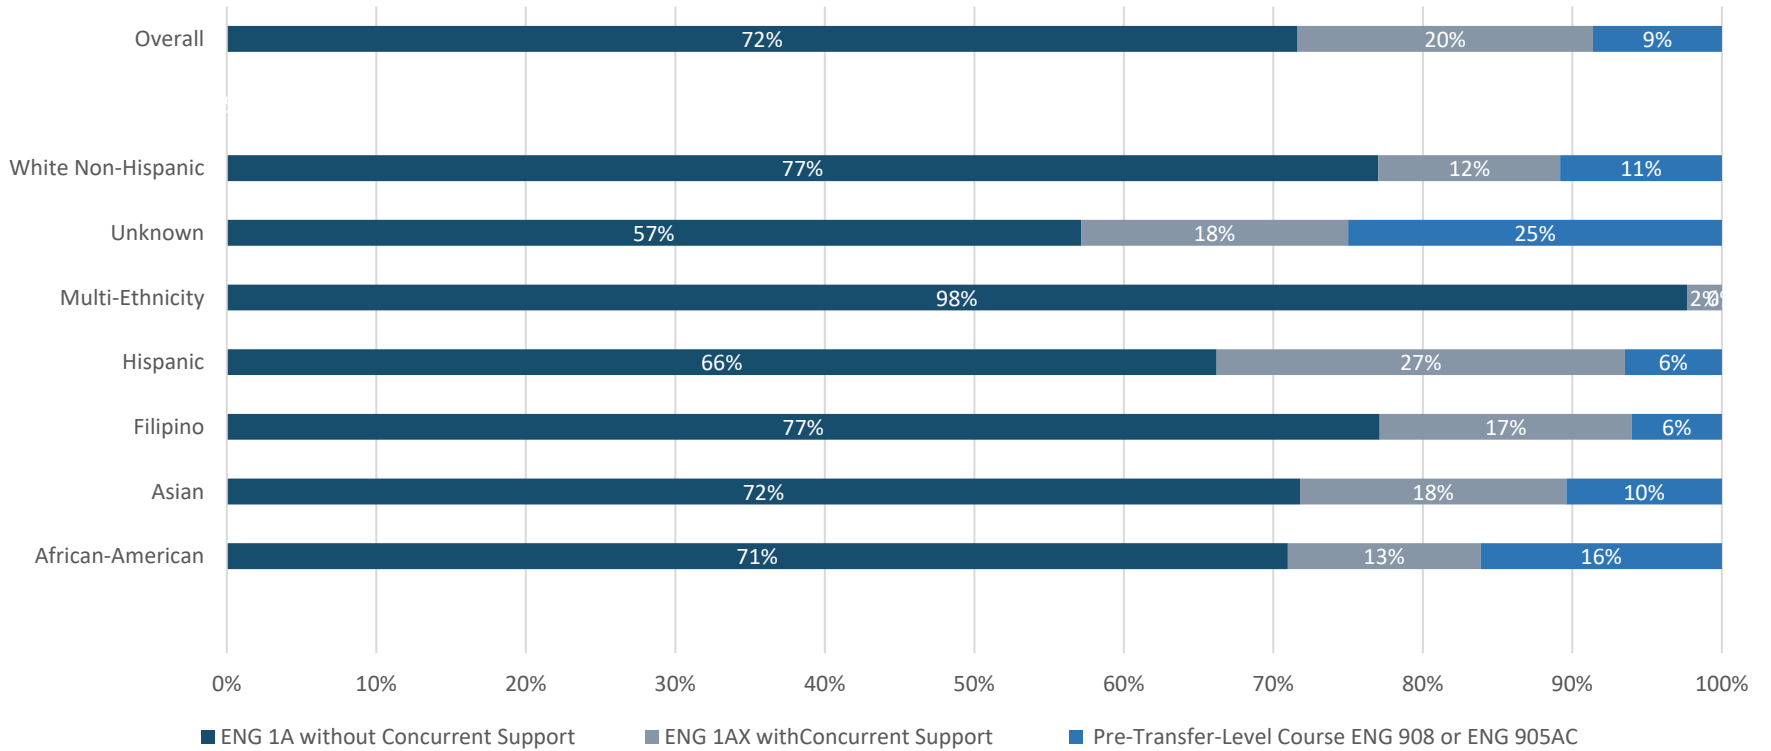

Mission College First-Time English Students **Actual Enrollment** 2019-20

All Students are eligible to enroll in transfer-level English