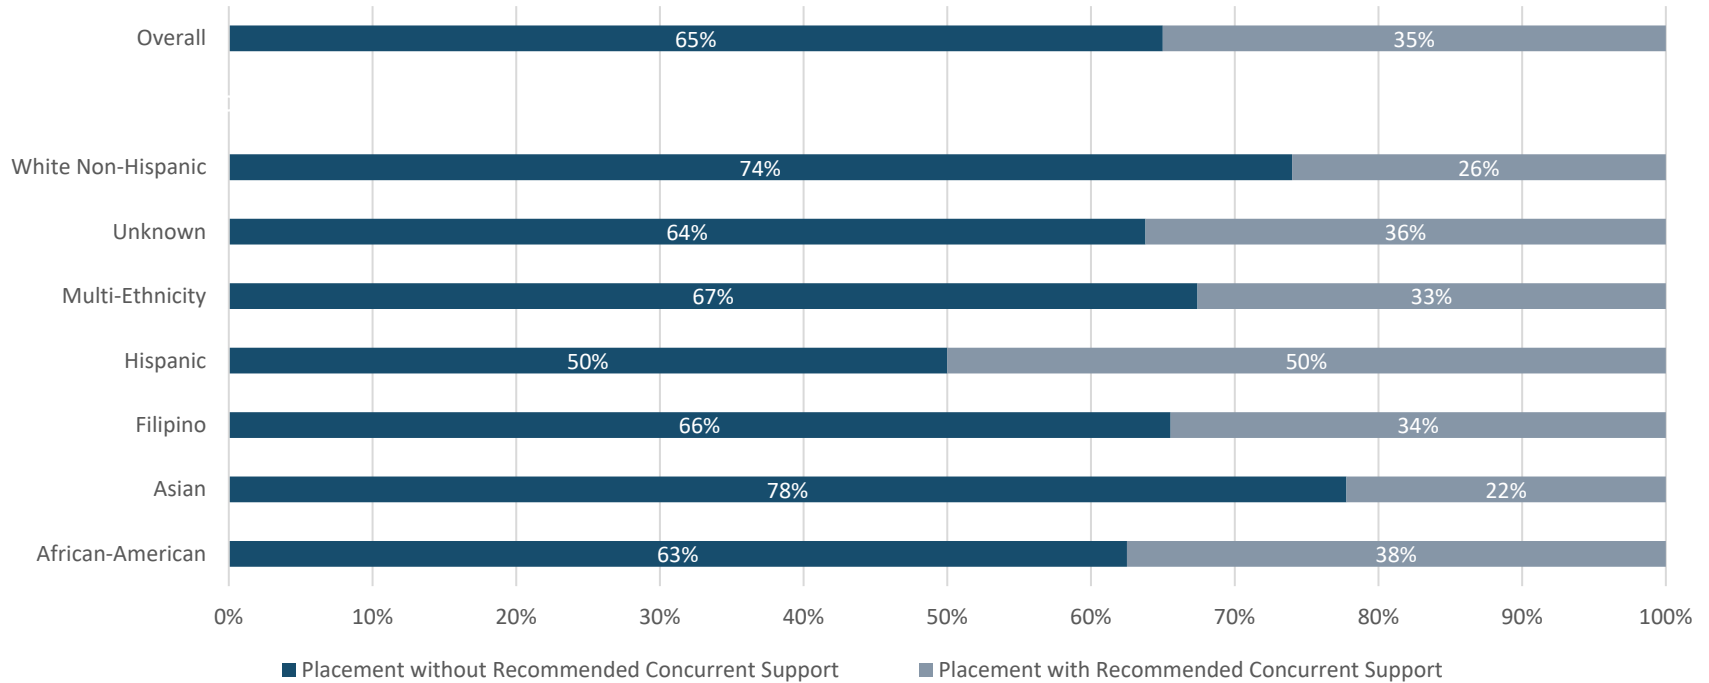

Mission College Transfer-Level MAT Placement 2019-2020

Placement is based on self-reported High School GPA data and applying the state default rules.