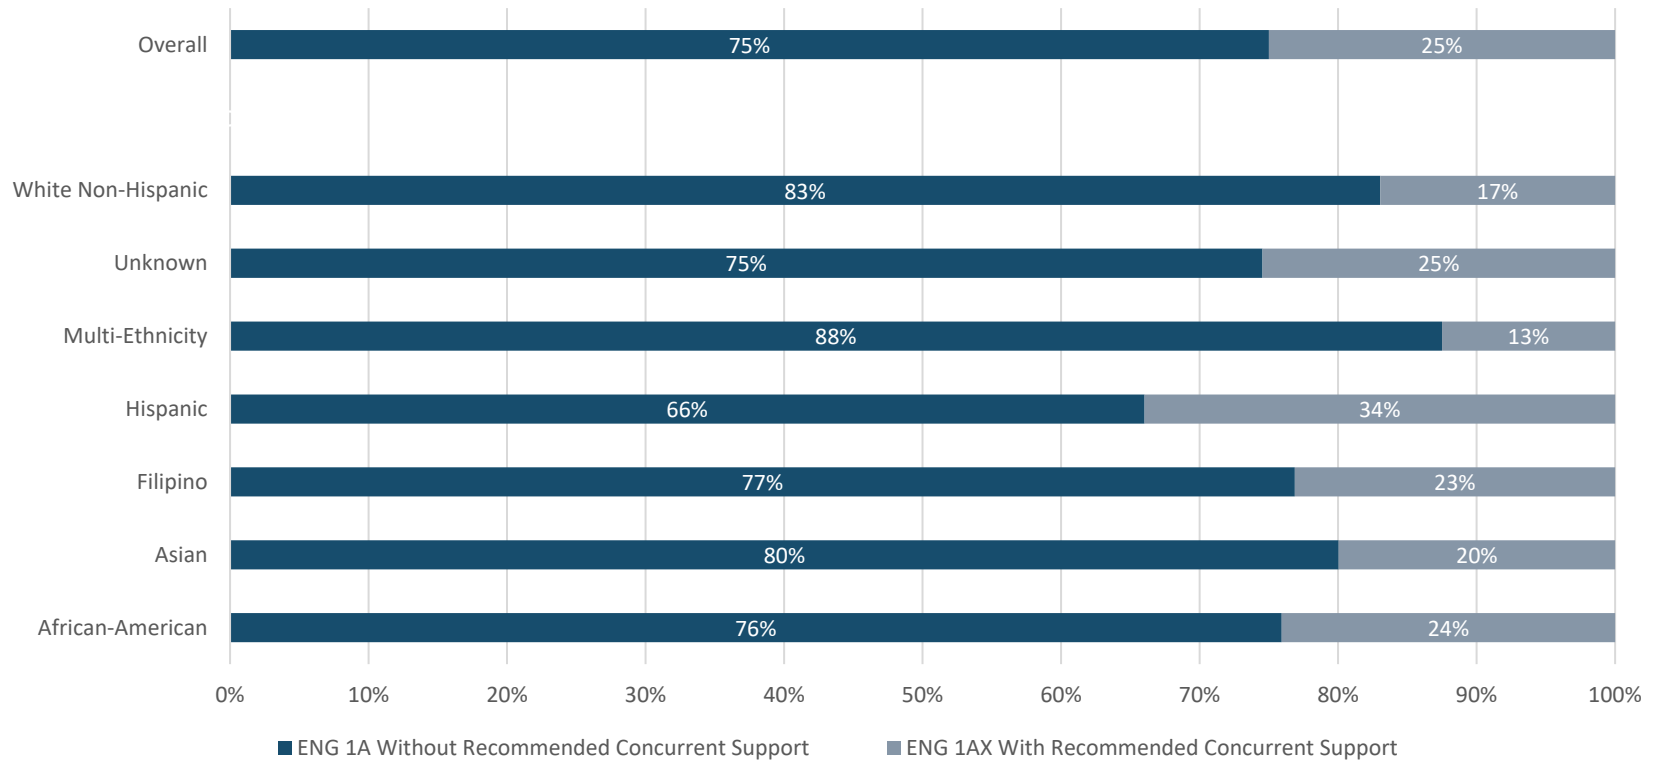

## Mission College Transfer-Level English Placements 2019-2020

Placements are based on self-reported High School GPA data and applying the state default rules.

## Mission College First-Time English Students **Actual Enrollment** 2019-20

### All Students are eligible to enroll in transfer-level English